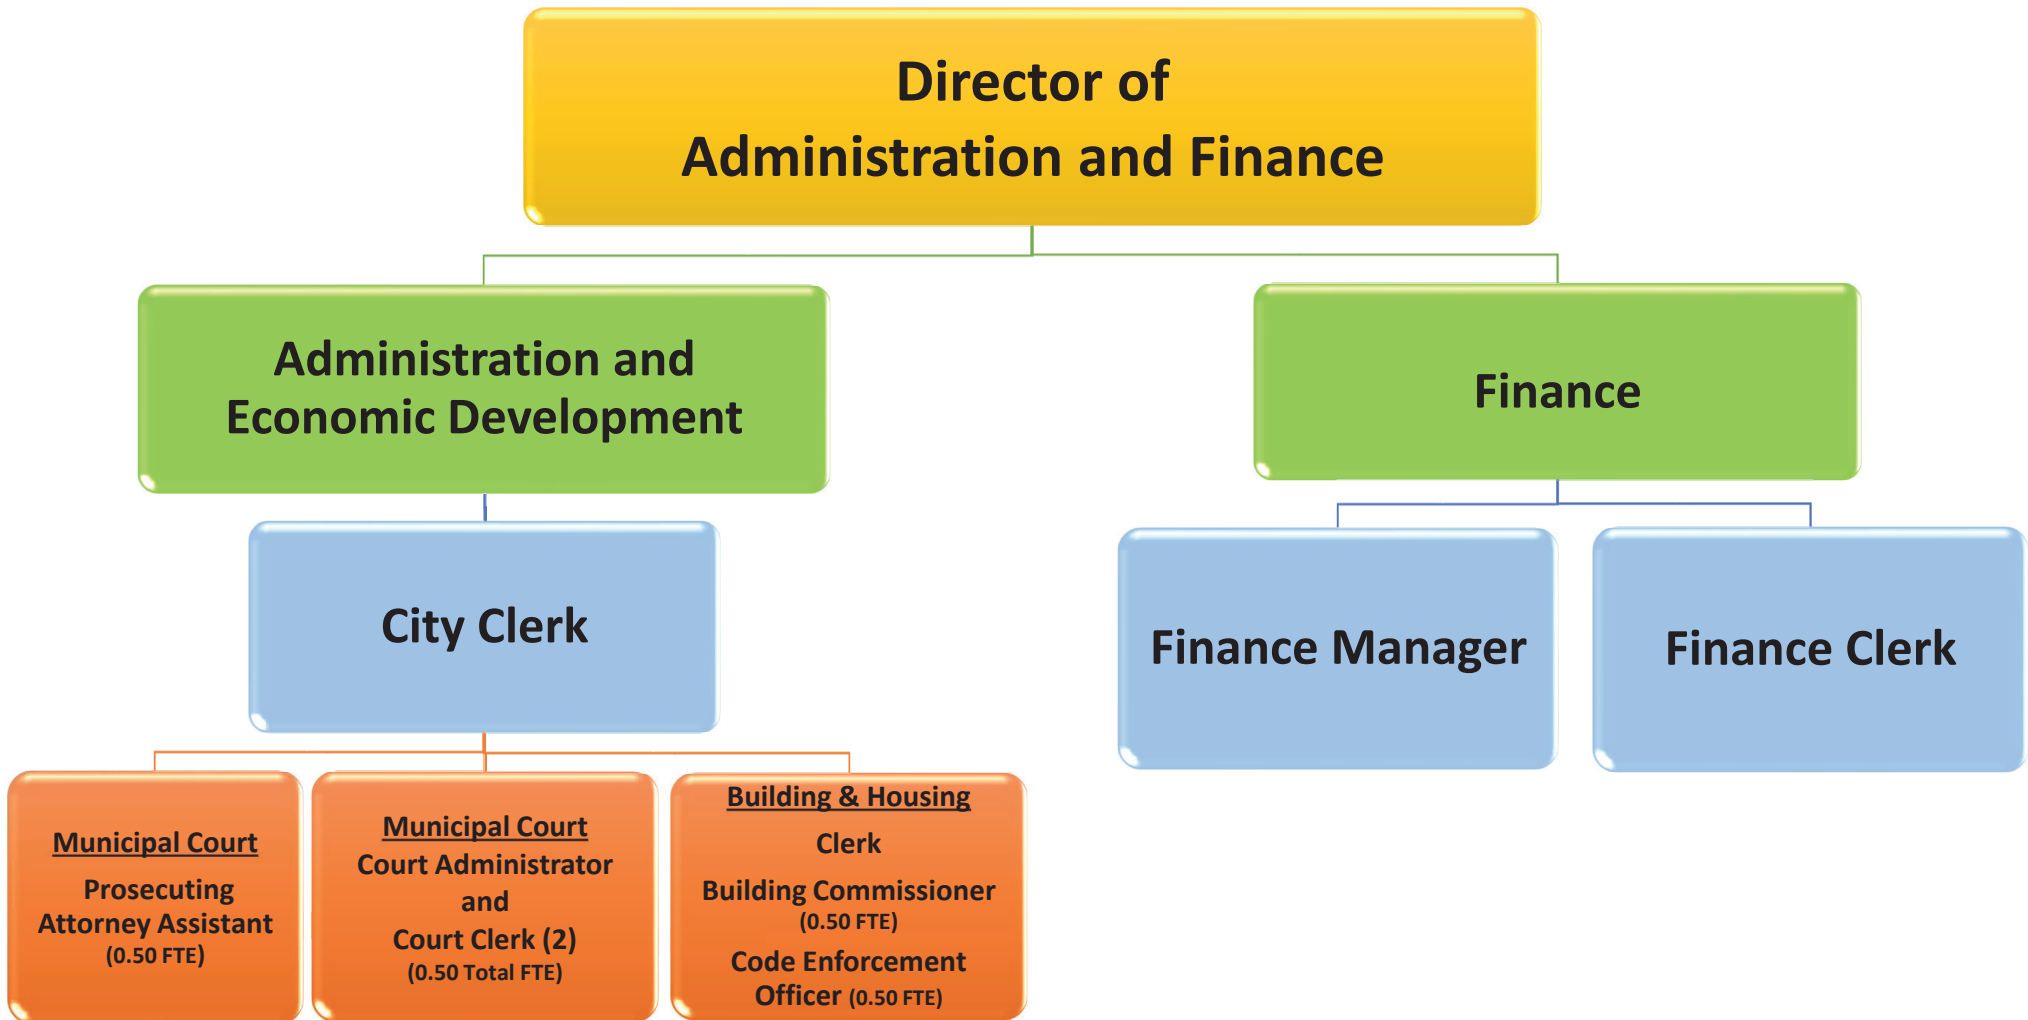

Finance and Administration Departments

Revised 08/22/2023